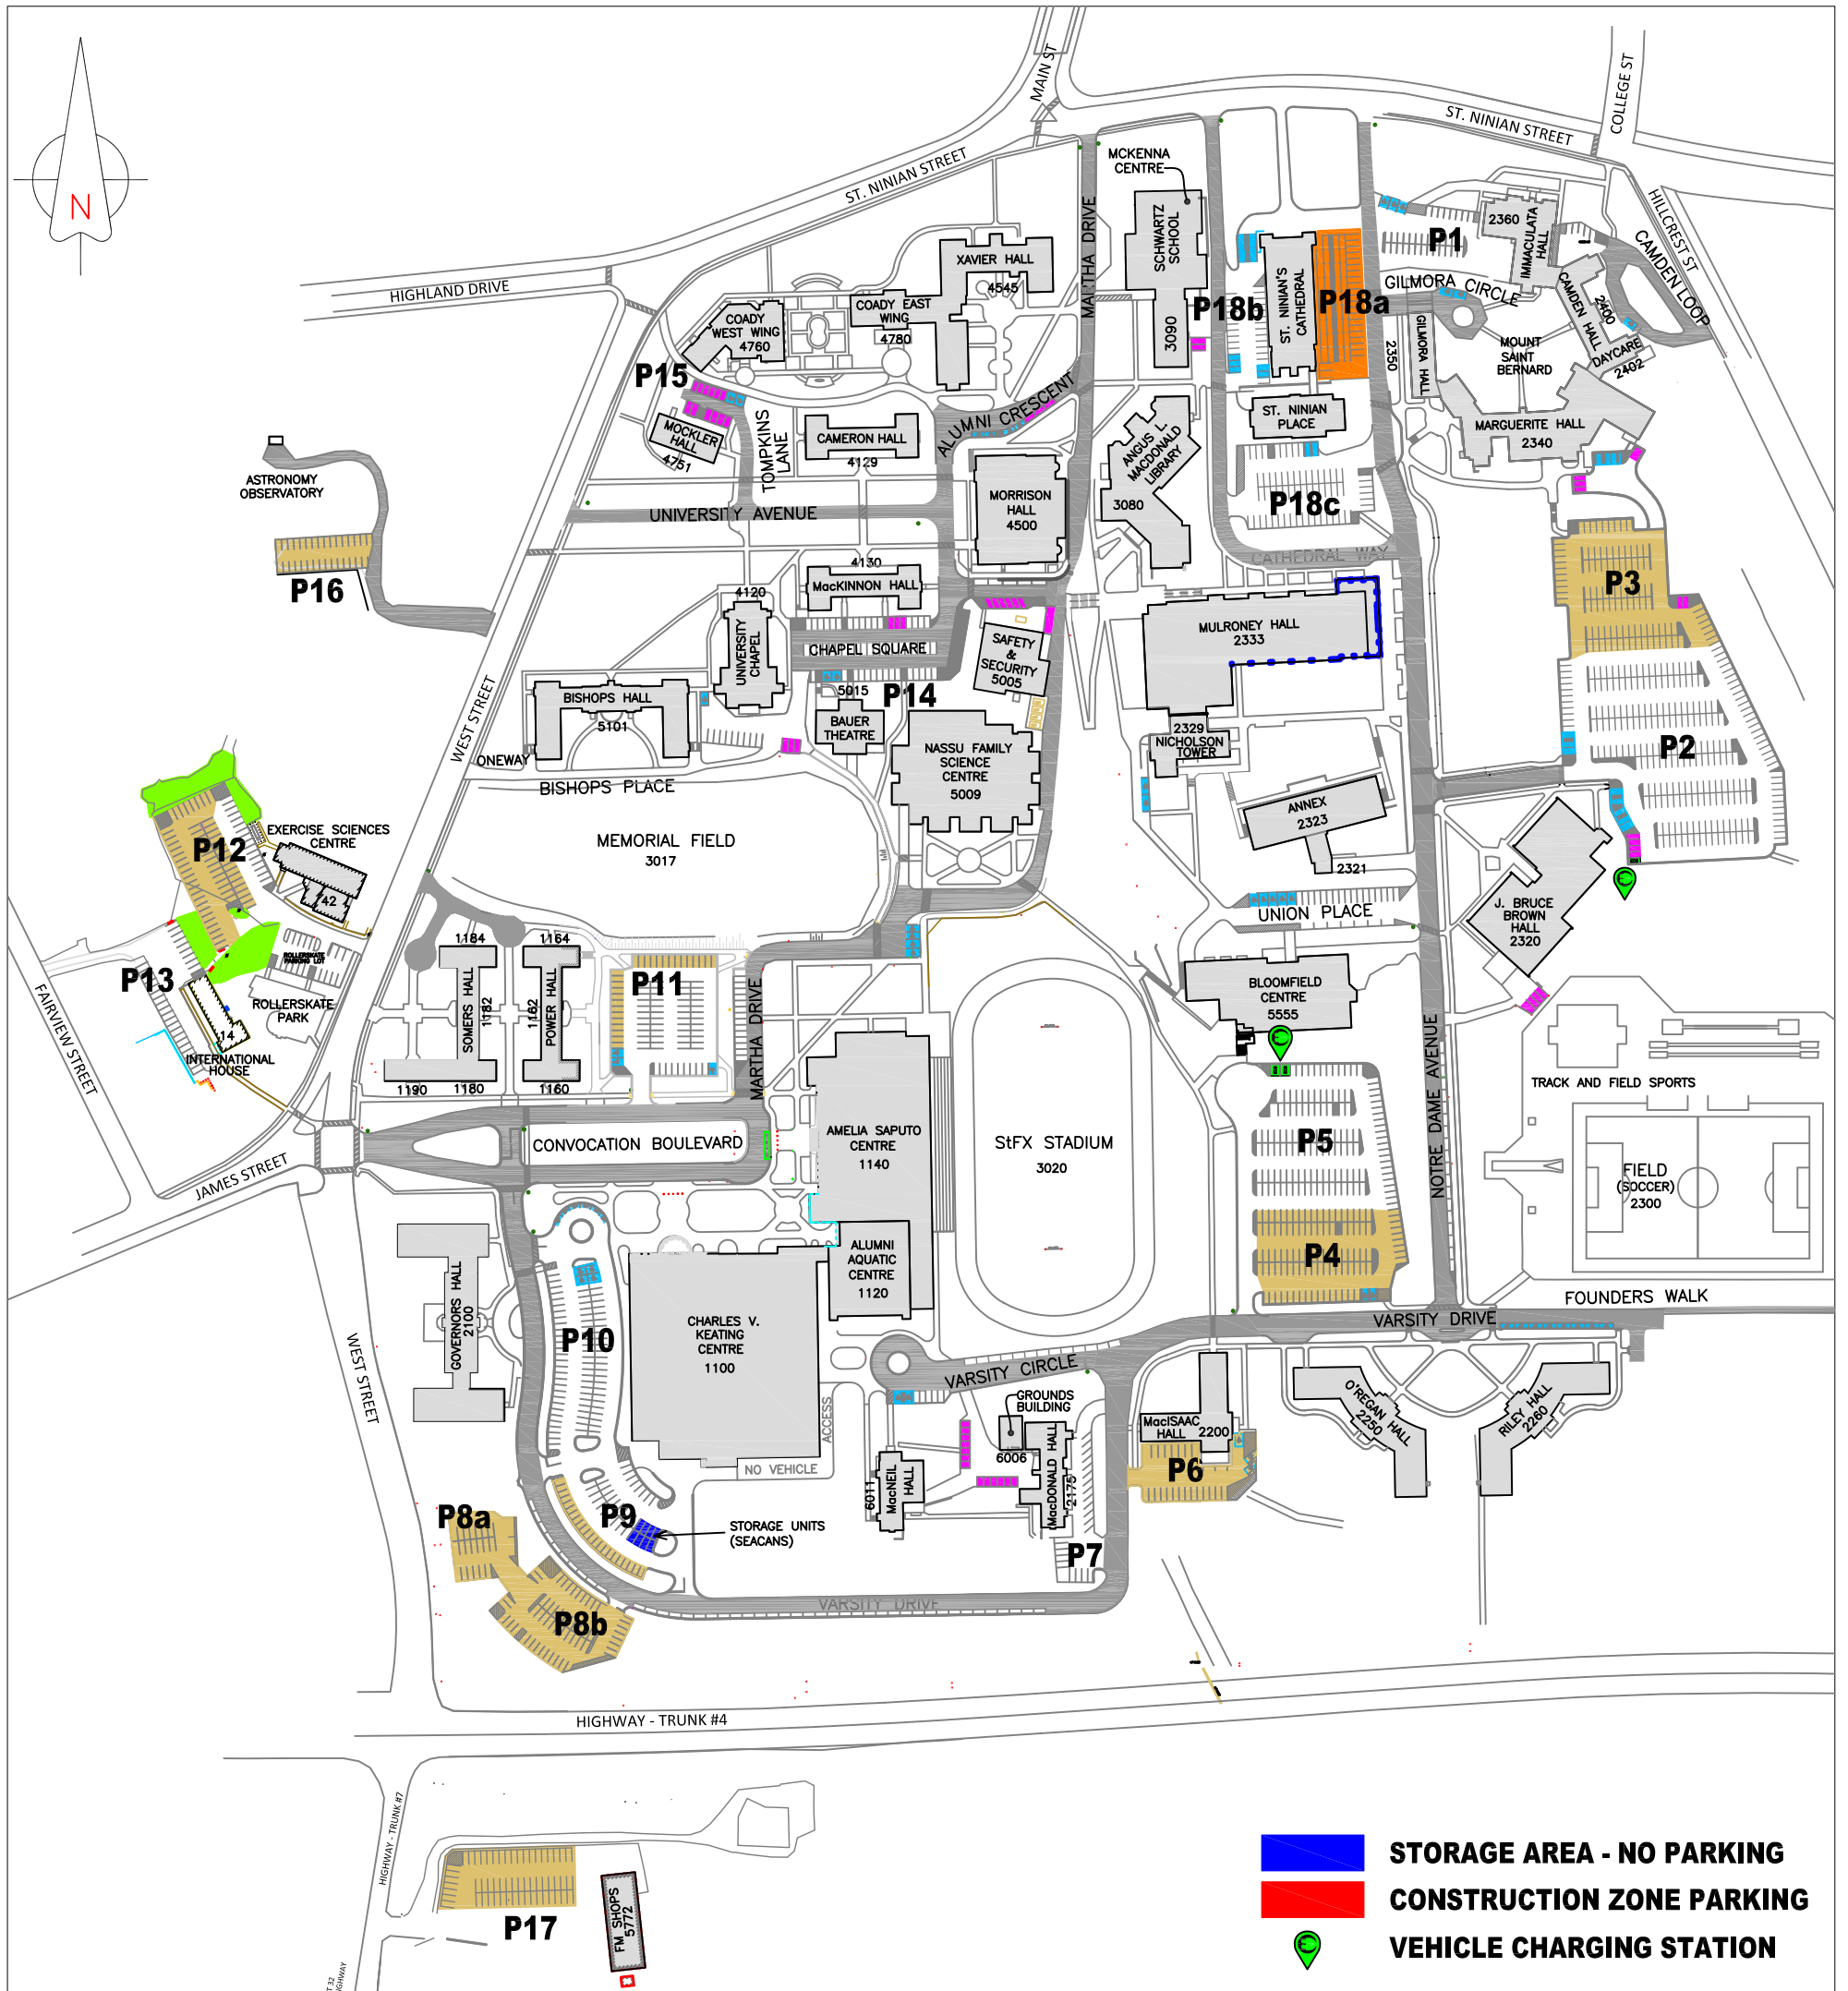

St. Francis Xavier University Parking Map

NOTE:

- 1) PARKING NOT PERMITTED IN St. NINIAN'S CATHEDRAL LOTS P18b & P18c DURING FUNERALS AND ANY OTHER POSTED PARISH EVENTS.
- 2) PARKING NOT PERMITTED IN LOT P18a AT ANYTIME (St. NINIAN'S CATHEDRAL).

LAST UPDATE: AUGUST 2, 2024
 DIGITAL FILE: StFX Parking Plan 2024-08-02 Rev0.dwg

- DAILY PARKING (6:00 AM - 1:00 AM)**
- ACCESSIBLE PARKING**
- VISITOR PARKING**
- OVERNIGHT PARKING**
- AUTHORIZED PARKING**
- NO PARKING AT ANYTIME**